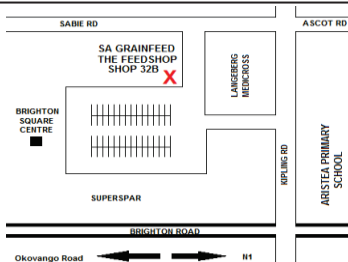

THE FEEDSHOP

Tel: 021 838 1128 **Email:** grainfeedsa@gmail.com
Shop 32B, Brighton Square Centre, Brighton Road, Kraaifontein

Spesialiseer in die volgende voere:

- Duiwe Vlieg Mengsel (ou Robertson resep)
- Duiwe Broei Mengsel (ou Robertson resep)
- New Pigeon Racing Pellets
- Sonneblomsaad
- Heel/Gebreekte Geel Mielies
- Garden Bird Mix
- Kanariesaad
- Budgiesaad
- Wild Birdseed
- Papegaai Tropical
- Koring - Gars -Erte - En veel meer!

Laagste
Pryse!

Ook Besikbaar

- Hondekos
- Katkos
- Viskos
- Vele ander toebehore

Trading Hours:

Mon-Fry

9:00AM - 6:00PM

Sat

9:00AM - 2:00PM

**ALLE VLEGDUIF EIENAARS - VOERE TEEN BILLIKE PRYSE!
GROOTHANDEL PRYSE BESIKKBAAR!**